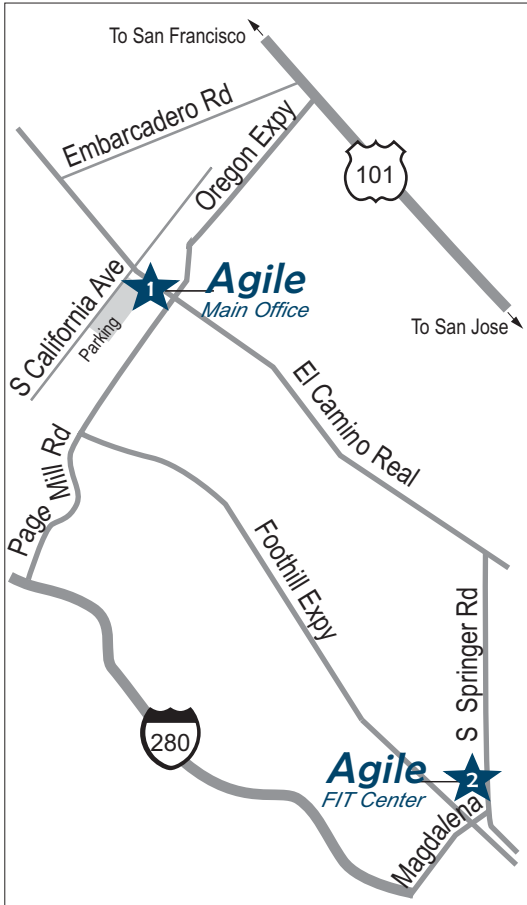

DIRECTIONS:

★ 1 Agile Main Office
2450 El Camino Real, Ste. 101
Palo Alto, CA 94306

From 101: Take Oregon Expressway to El Camino and turn right. Left on California and a left turn past the Wells Fargo lot and into the lot #2450. Parking in the rear of the building. Look for the blue awning.

From 280: Take Page Mill Road to El Camino and turn left. Left on California and a left turn past the Wells Fargo lot and into the lot #2450. Parking in the rear of the building. Look for the blue awning.

★ 2 Agile FIT Center
600 Rancho Shopping Center
Los Altos, CA 94024

From 101: Take the San Antonio Road exit south to the end. Make left on Foothill Expressway and make a Left/U-turn at Springer. Turn right directly into the Rancho Shopping Center.

From 280: Take the Magdalena exit east toward downtown Los Altos. Make a left onto Foothill Expressway and an immediate right into the Rancho Shopping Center.