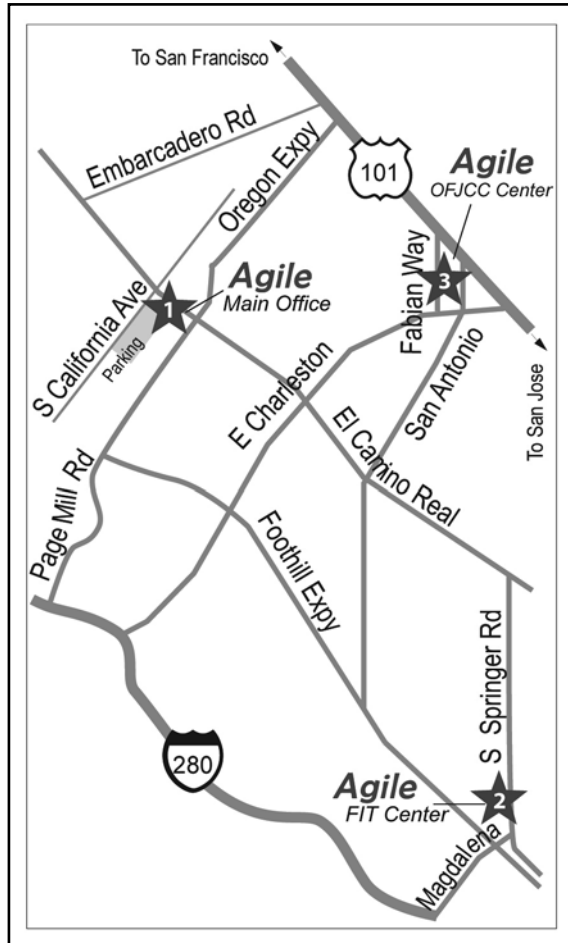

DIRECTIONS:

2450 El Camino Real, Ste. 101
Palo Alto, CA 94306

From 101: Take Oregon Expressway to El Camino and turn right. Left on California and a left turn past the Wells Fargo lot and into the lot #2450. Parking in the rear of the building. Look for the green awning.

From 280: Take Page Mill Road to El Camino and turn left. Left on California and a left turn past the Wells Fargo lot and into the lot #2450. Parking in the rear of the building. Look for the green awning.

600 Rancho Shopping Center
Los Altos, CA 94024

From 101: Take the San Antonio Road exit south to the end. Make left on Foothill Expressway and make a Left/U-turn at Springer. Turn right directly into the Rancho Shopping Center.

From 280: Take the Magdalena exit east toward downtown Los Altos. Make a left onto Foothill Expressway and an immediate right into the Rancho Shopping Center.

3921 Fabian Way
Palo Alto, CA 94303

From 101: Take the San Antonio Road South exit toward Los Altos. Right on Charleston Road. Right on Fabian Way. Enter driveway & parking garage on the right.